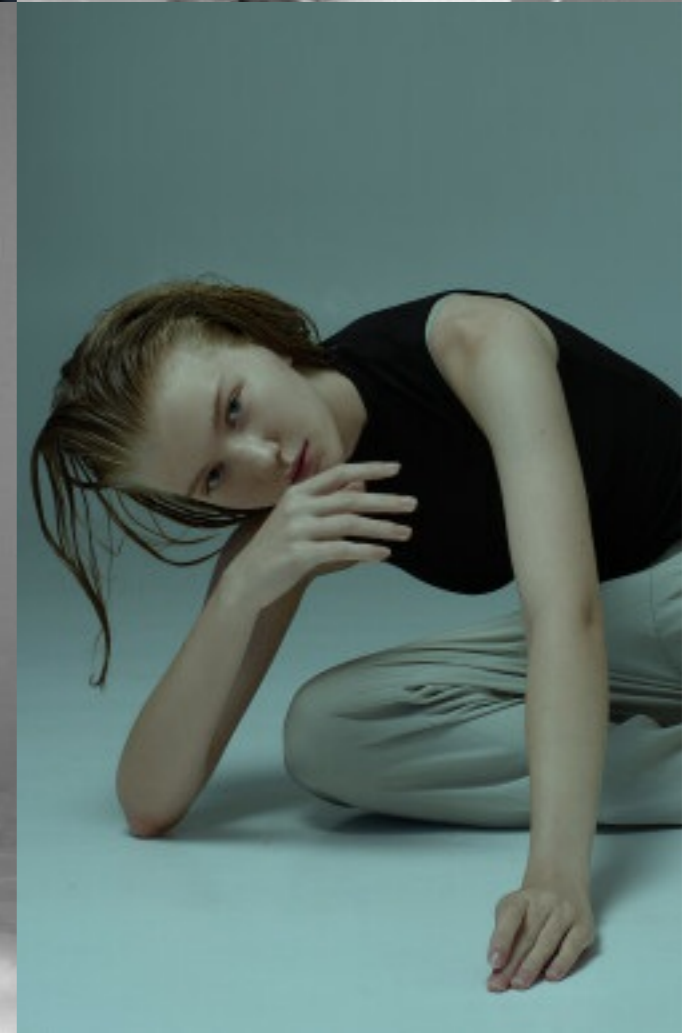

MZM

SONYA

HEIGHT 179 CM
BUST 82
WAIST 60
HIPS 91

SHOES 39-40
HAIR BLONDE
EYES BLUE