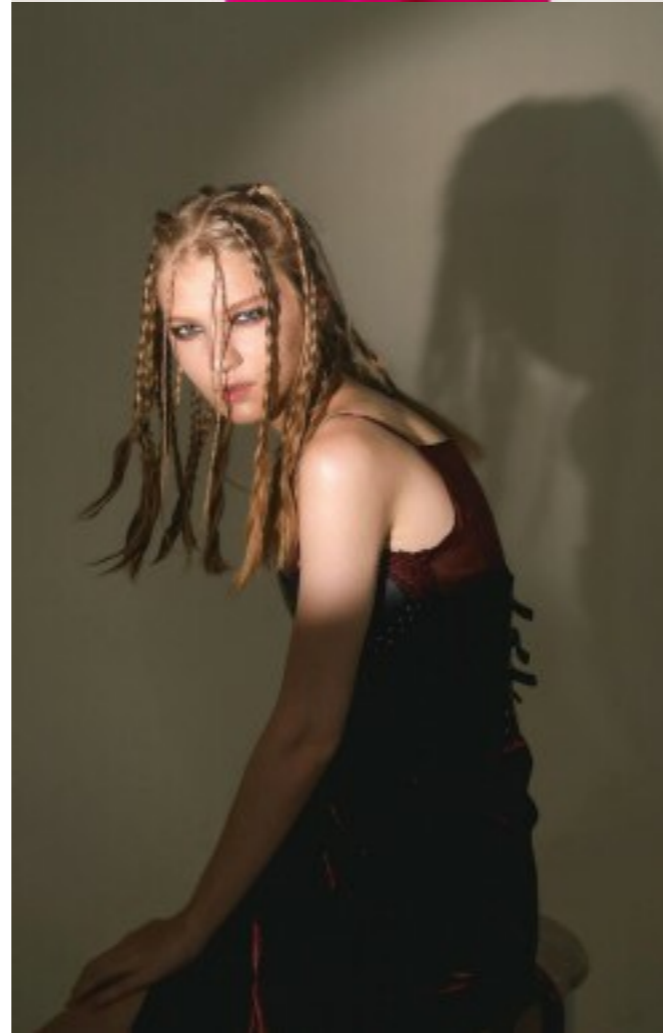

MZM

SONYA

HEIGHT 179 CM
BUST 82
WAIST 60
HIPS 91

SHOES 39-40
HAIR BLONDE
EYES BLUE