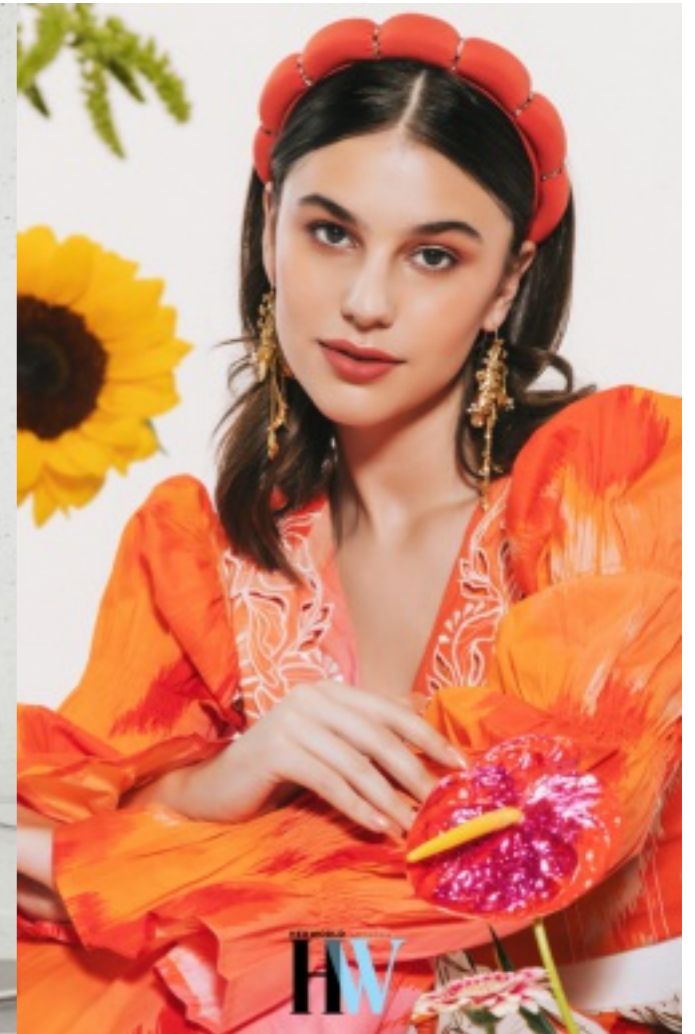

# MZM

B04 - ALMOND BUFF  
Medium tan skin with warm undertone

## SOFIKO

HEIGHT 172 CM  
BUST 83  
WAIST 60  
HIPS 88

SHOES 39  
HAIR BROWN  
EYES BROWN