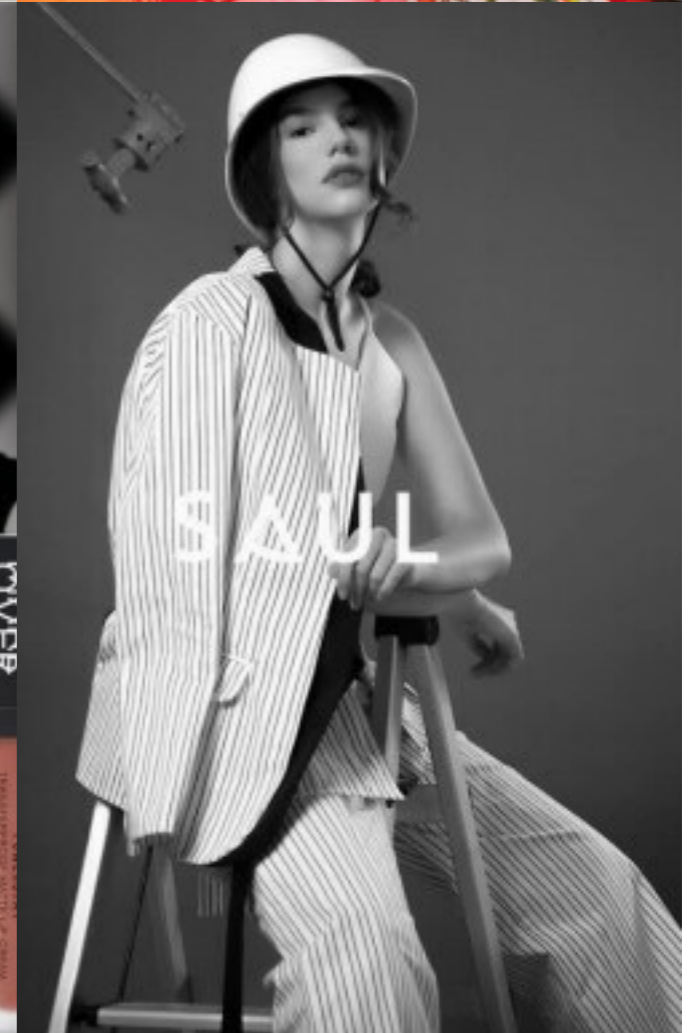

# MZM

B04 - ALMOND BUFF  
Medium tan skin with warm undertone

## SOFIKO

HEIGHT 172 CM  
BUST 83  
WAIST 60  
HIPS 88

SHOES 39  
HAIR BROWN  
EYES BROWN