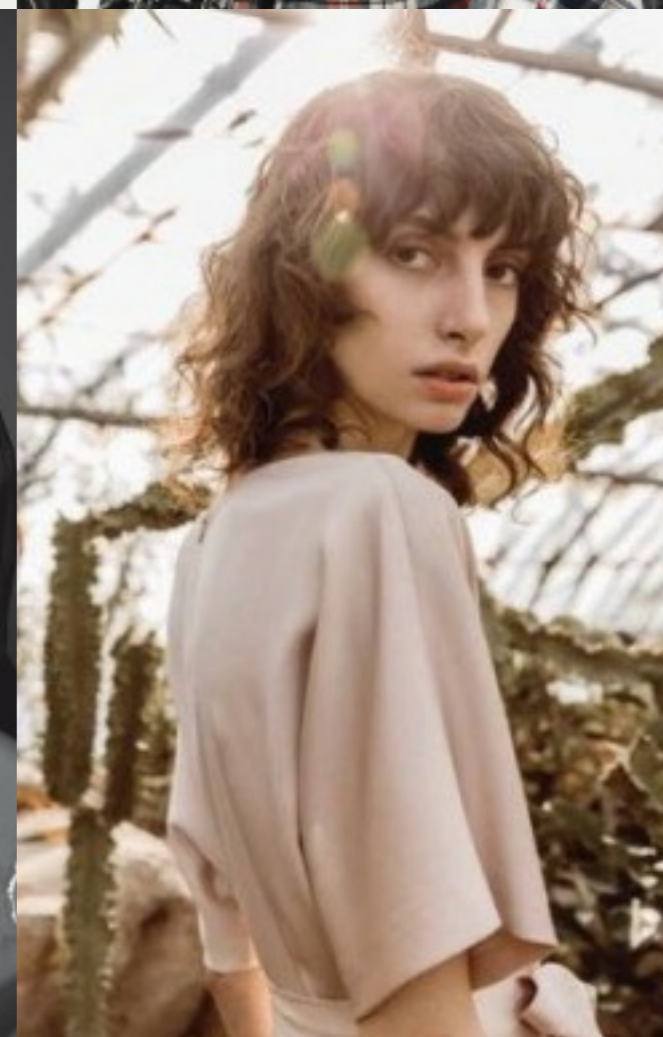

MZM

NINEL

HEIGHT 177 CM
BUST 82
WAIST 60
HIPS 87

SHOES 38
HAIR BROWN
EYES BROWN