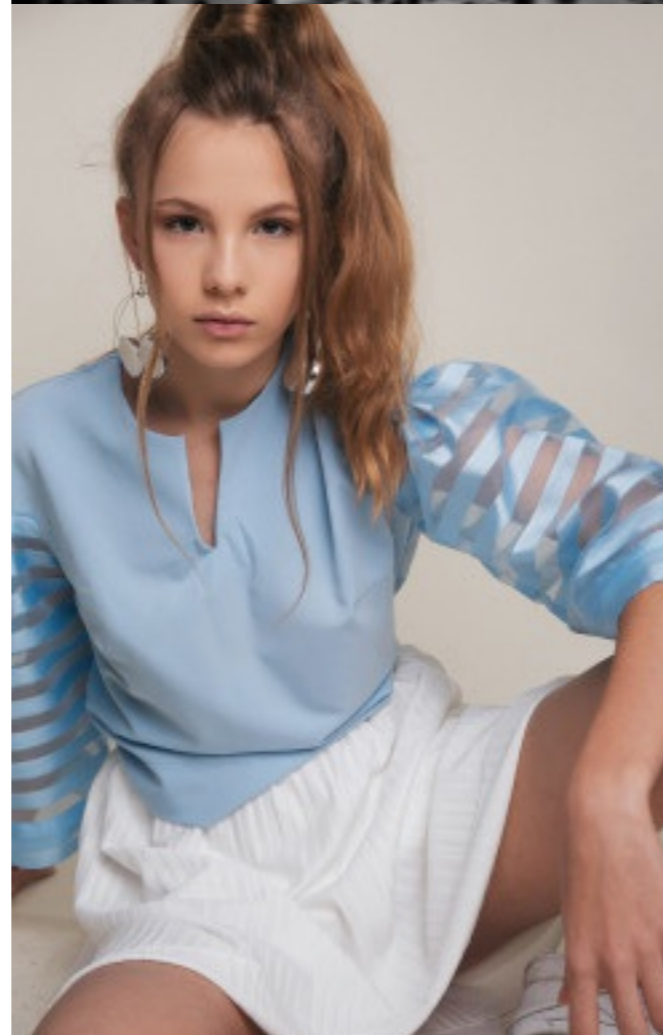

MZM

MILENA

HEIGHT 177 CM
BUST 88
WAIST 62
HIPS 91

SHOES 40
HAIR BLONDE
EYES GREEN