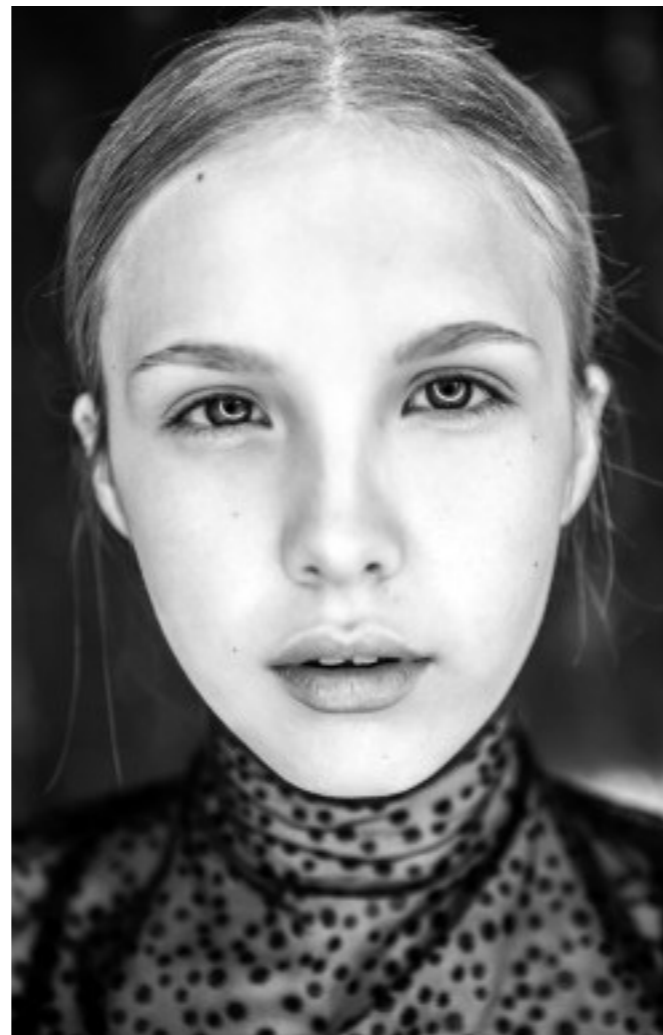

MZM

MILENA

HEIGHT 177 CM
BUST 88
WAIST 62
HIPS 91

SHOES 40
HAIR BLONDE
EYES GREEN