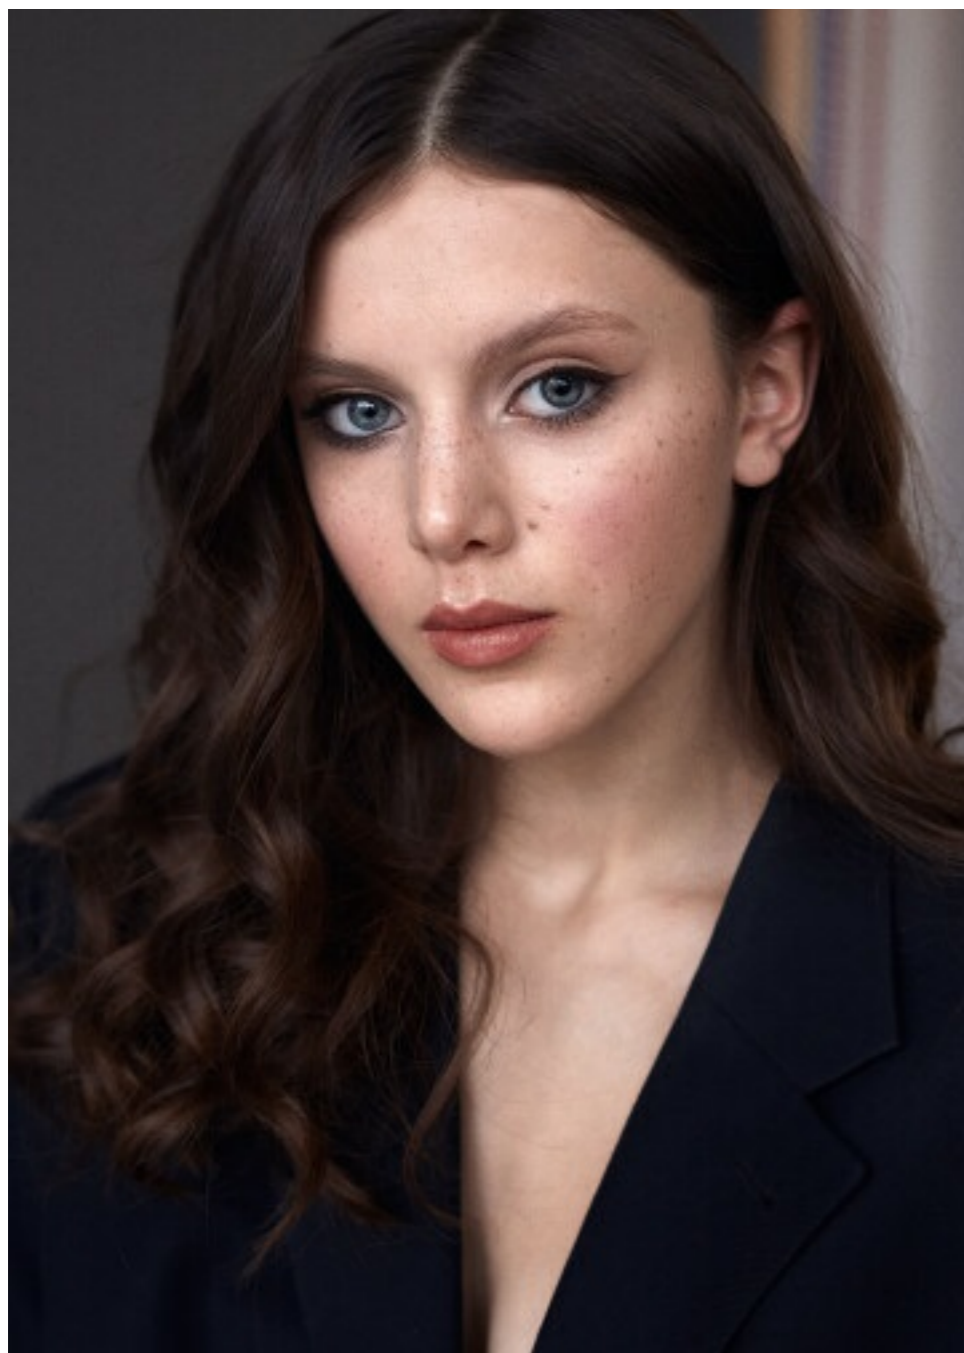

MZM

MARIA

HEIGHT 178 CM
BUST 86
WAIST 61
HIPS 97

SHOES 39-40
HAIR DARK BROWN
EYES BLUE GREEN