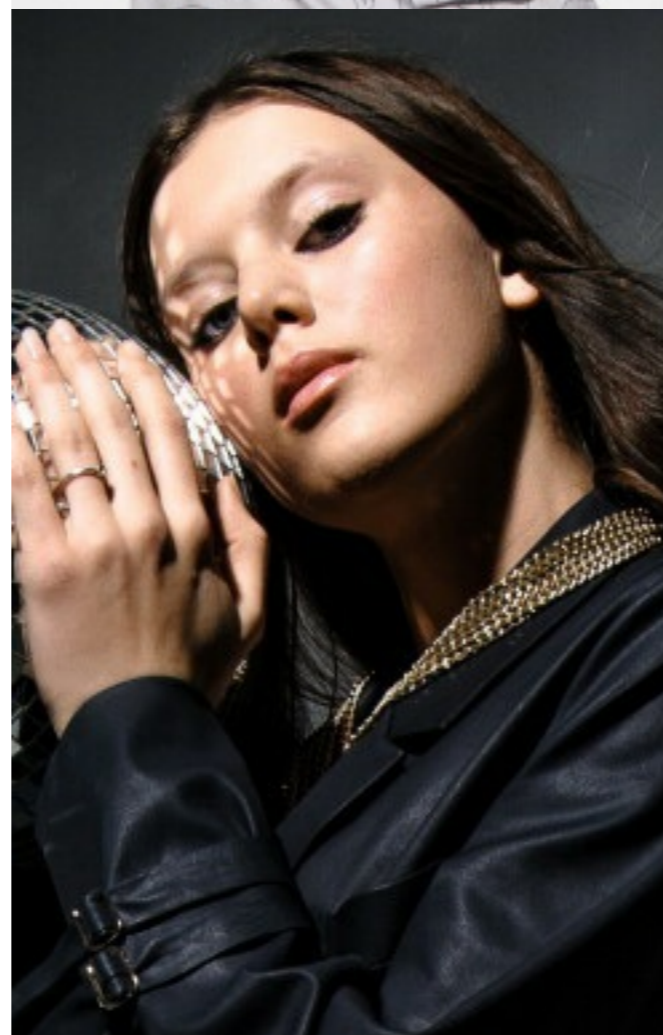

MZM

MARIA

HEIGHT 178 CM
BUST 86
WAIST 61
HIPS 97

SHOES 39-40
HAIR DARK BROWN
EYES BLUE GREEN