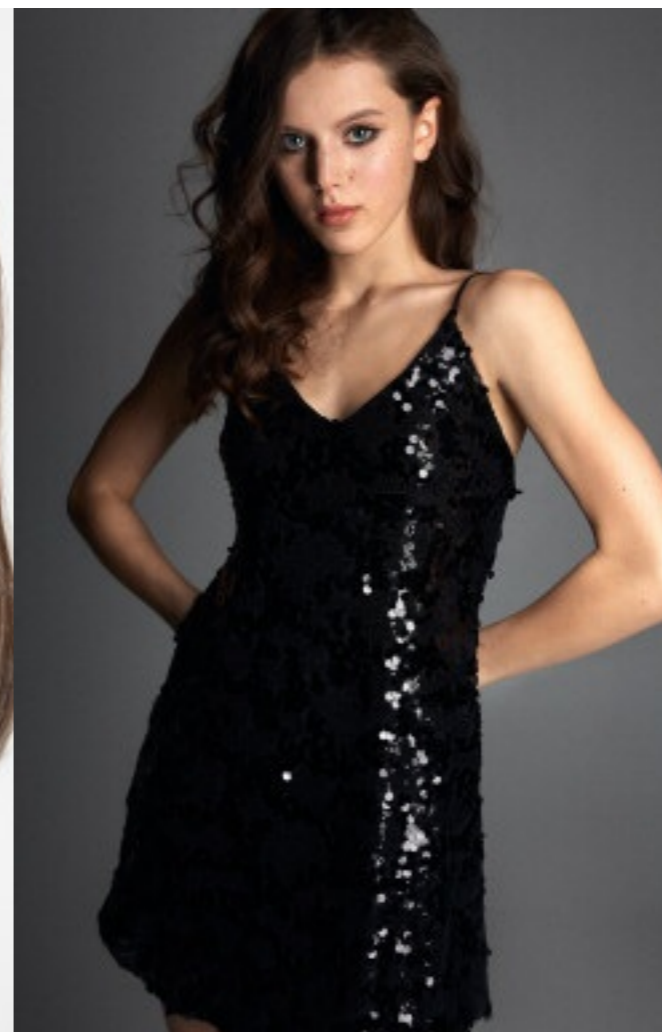

MZM

MARIA

HEIGHT 178 CM
BUST 86
WAIST 61
HIPS 97

SHOES 39-40
HAIR DARK BROWN
EYES BLUE GREEN