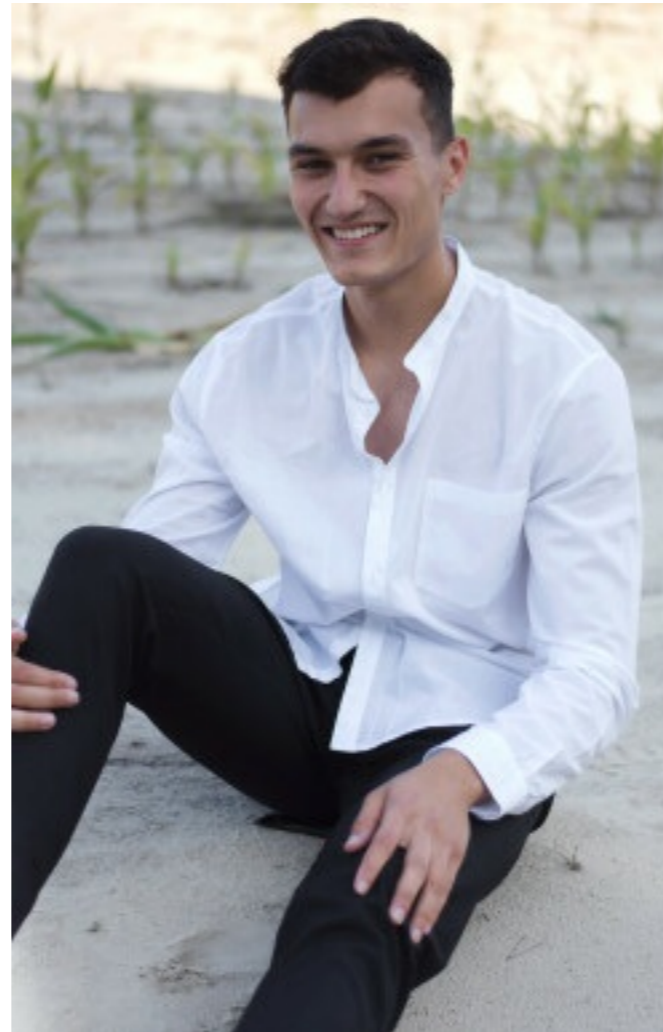

MZM

DIMA

HEIGHT	189 CM	SHOES	44
BUST	95	HAIR	BLACK
WAIST	79	EYES	HAZEL
HIPS	98		