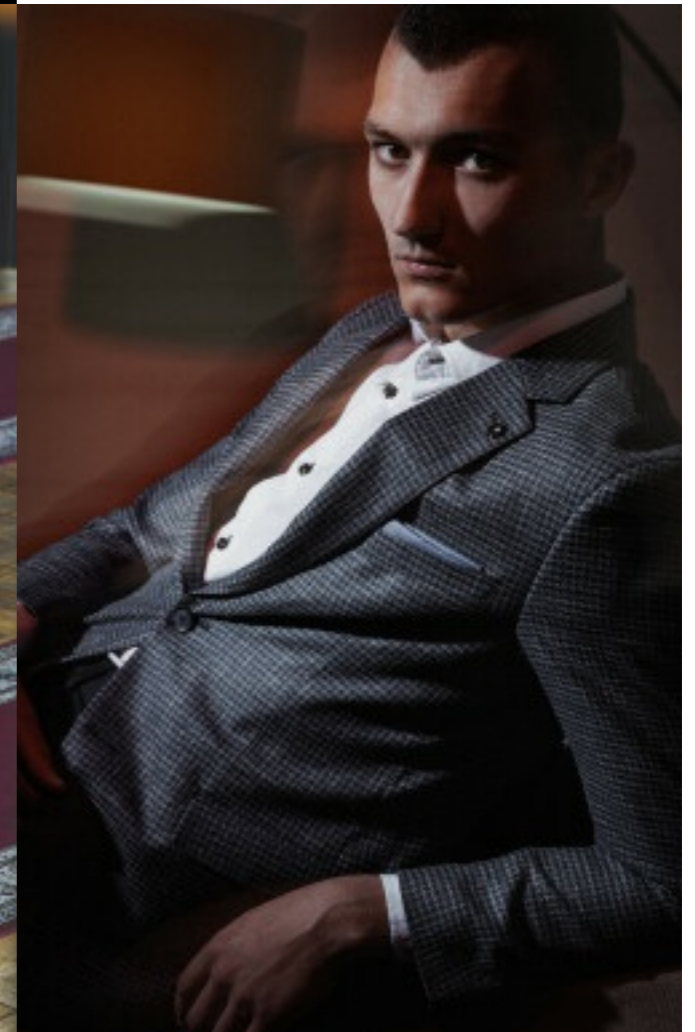

MZM

DIMA

HEIGHT	189 CM	SHOES	44
BUST	95	HAIR	BLACK
WAIST	79	EYES	HAZEL
HIPS	98		