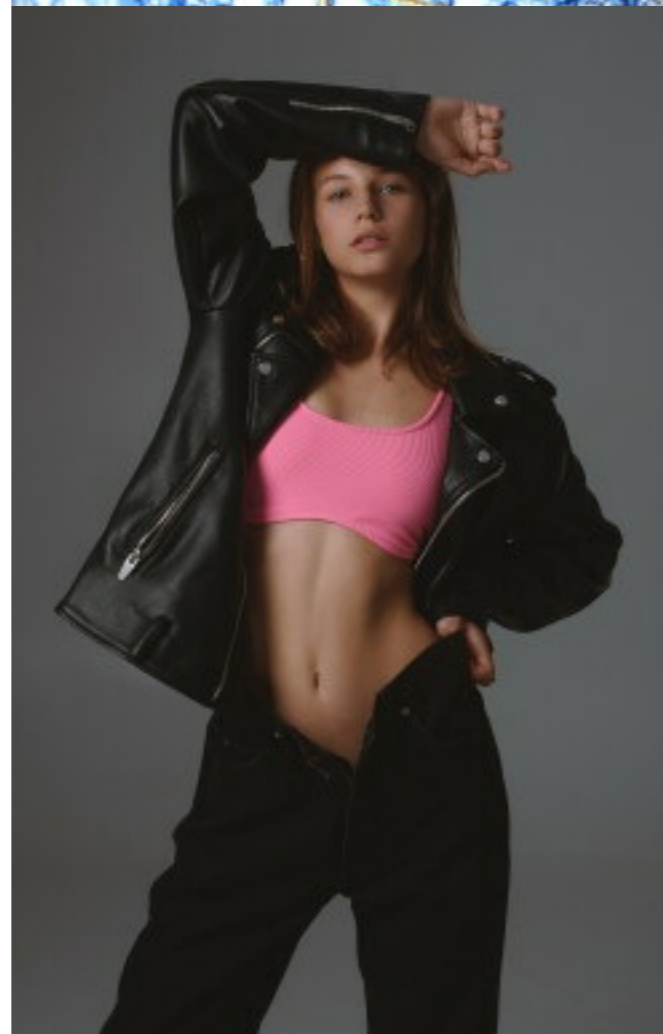

MZM

ANNA NERO

HEIGHT	179 CM	SHOES	38
BUST	81	HAIR	LIGHT BROWN
WAIST	61	EYES	GREEN BLUE
HIPS	94		