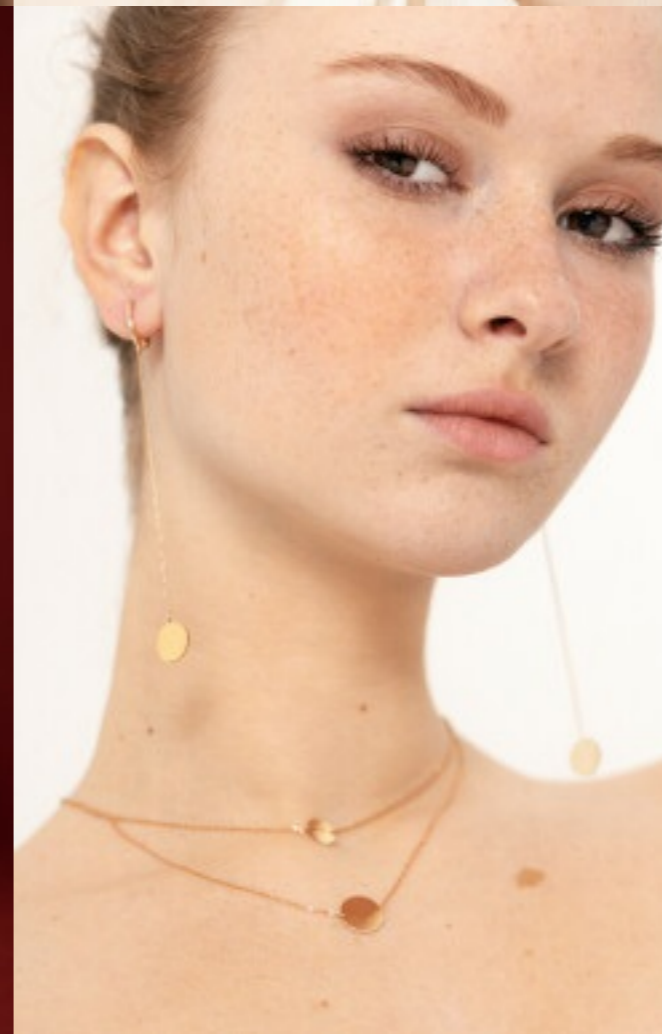

MZM

ANNA CHI

HEIGHT	175 CM	SHOES	40-41
BUST	89	HAIR	RED
WAIST	63	EYES	BROWN
HIPS	95		