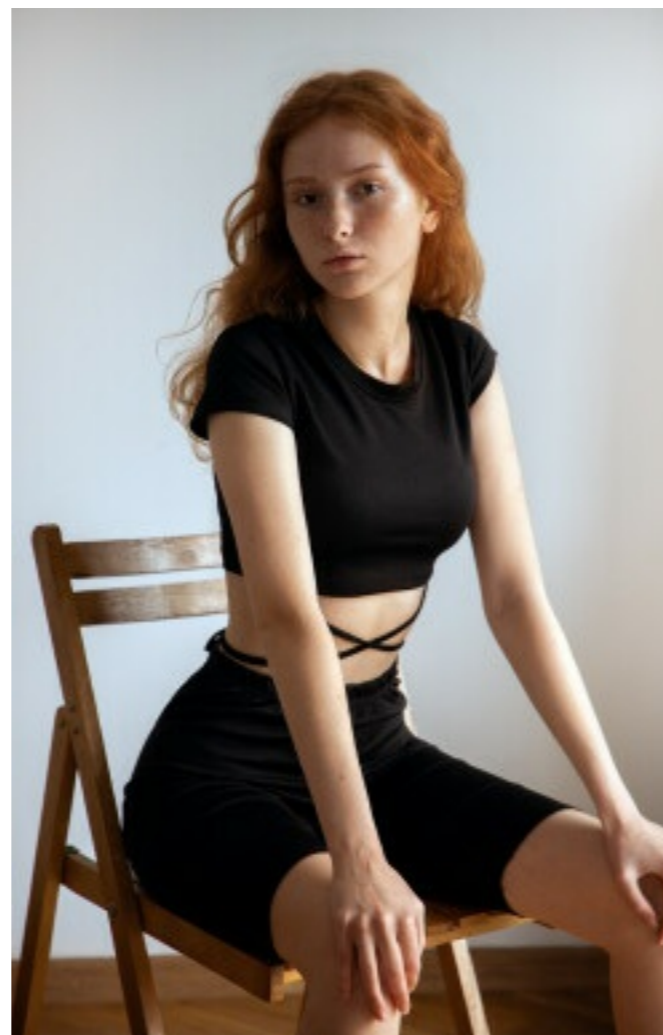

MZM

ANNA CHI

HEIGHT	175 CM	SHOES	40-41
BUST	89	HAIR	RED
WAIST	63	EYES	BROWN
HIPS	95		