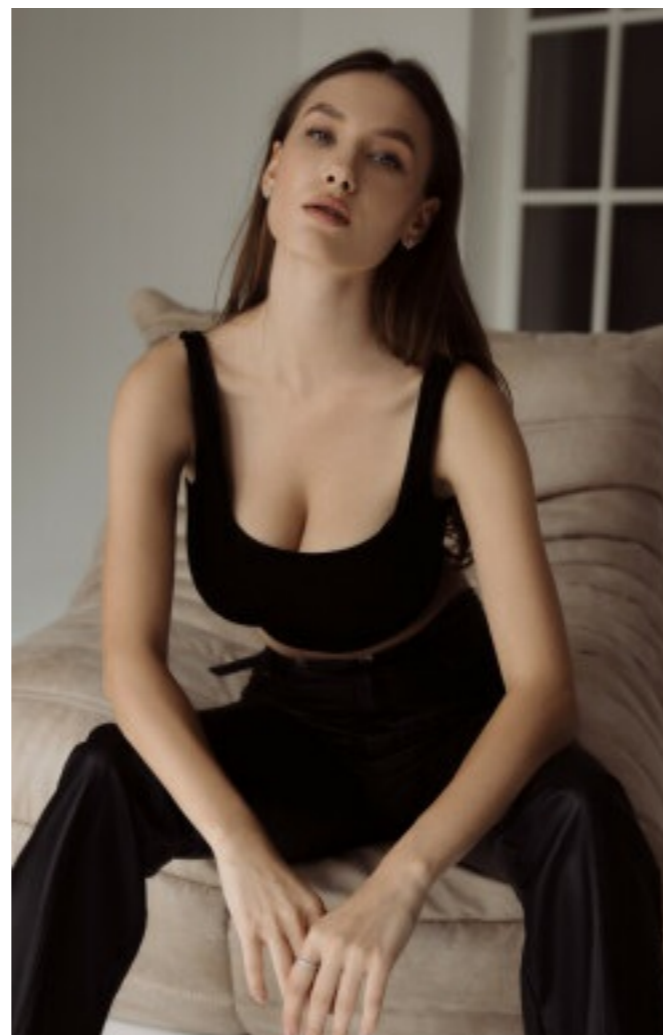

## ANGIE

HEIGHT 170 CM  
BUST 87  
WAIST 56  
HIPS 90

SHOES 38  
HAIR BROWN  
EYES BLUE GRAY