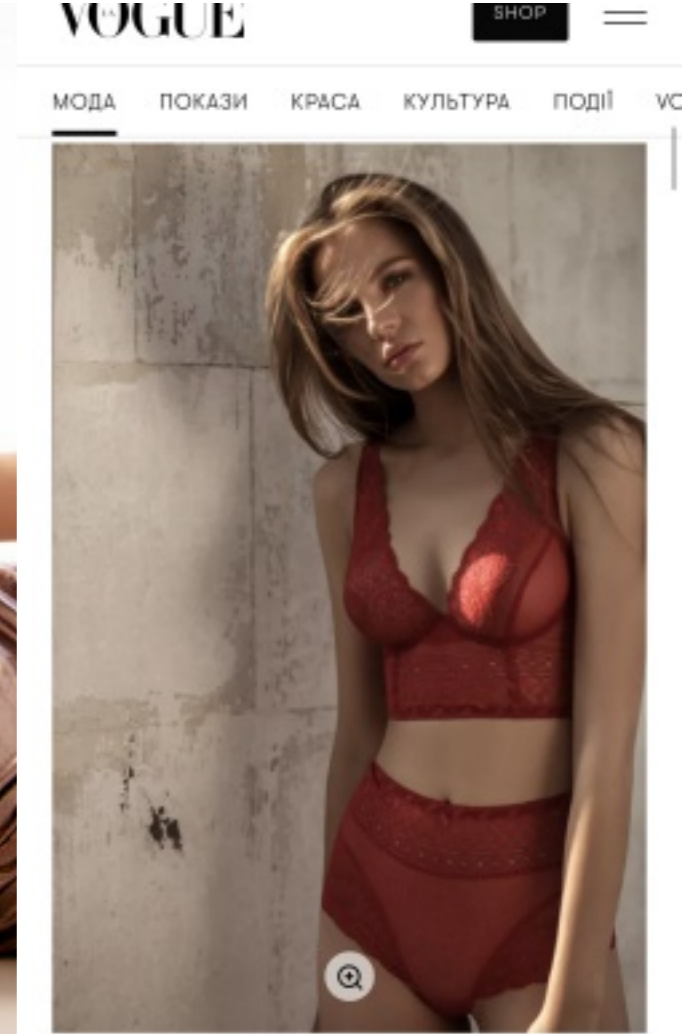

## VITA

HEIGHT	178 CM	SHOES	40
BUST	90	HAIR	BLONDE
WAIST	62	EYES	GREEN
HIPS	90		