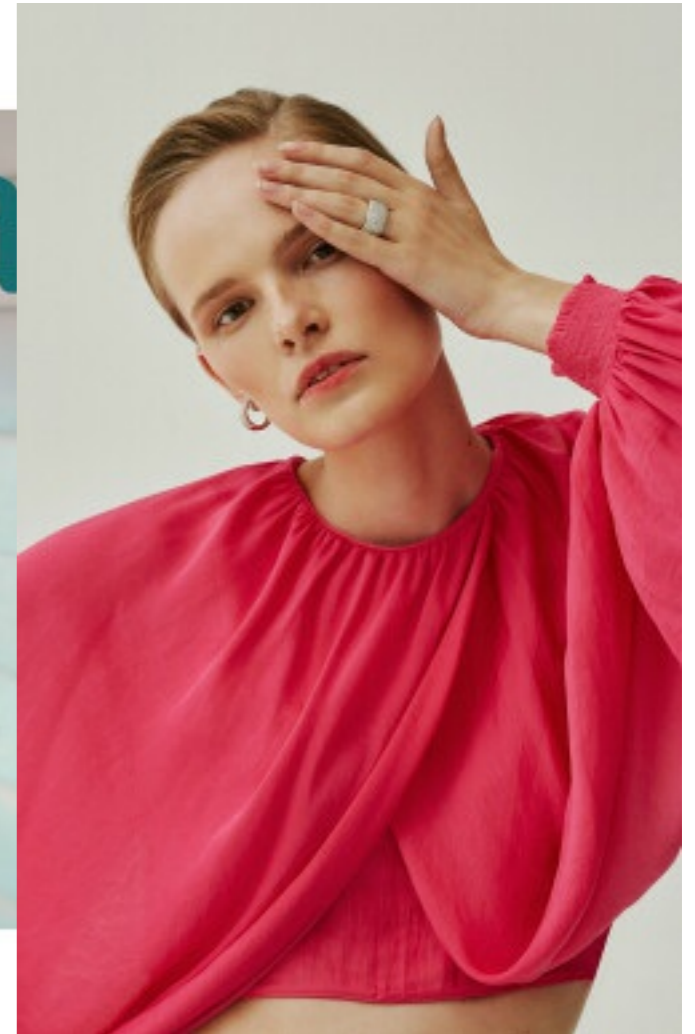

MZM

MARIANNA

HEIGHT	180 CM	SHOES	39
BUST	78	HAIR	LIGHT
WAIST	59	EYES	BROWN
HIPS	89		HAZEL