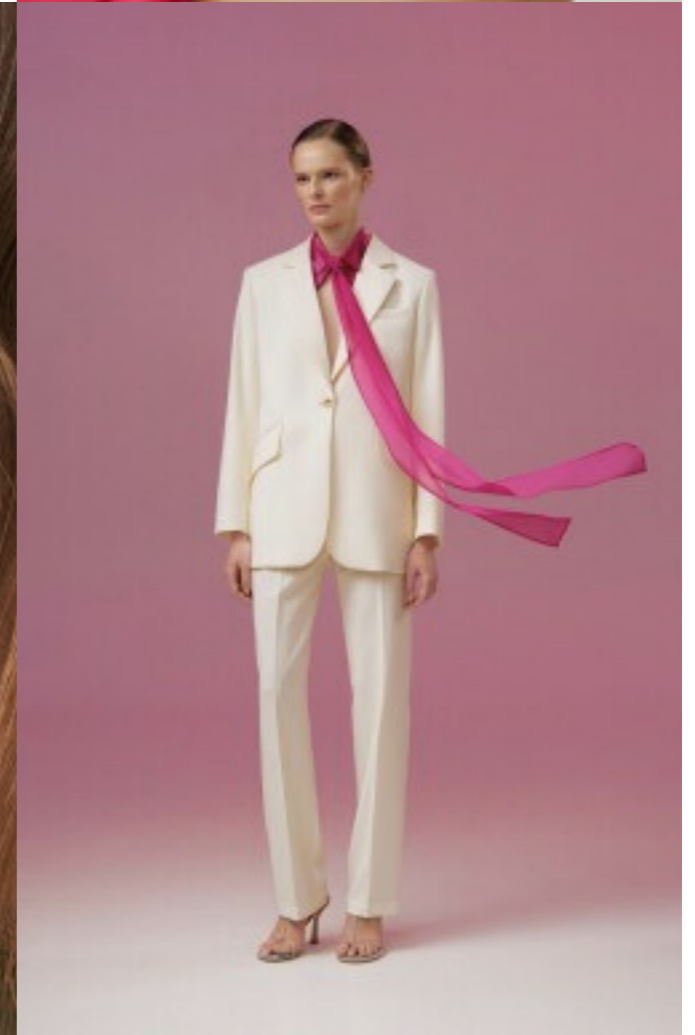

MZM

MARIANNA

HEIGHT	180 CM	SHOES	39
BUST	78	HAIR	LIGHT
WAIST	59	EYES	BROWN
HIPS	89		HAZEL