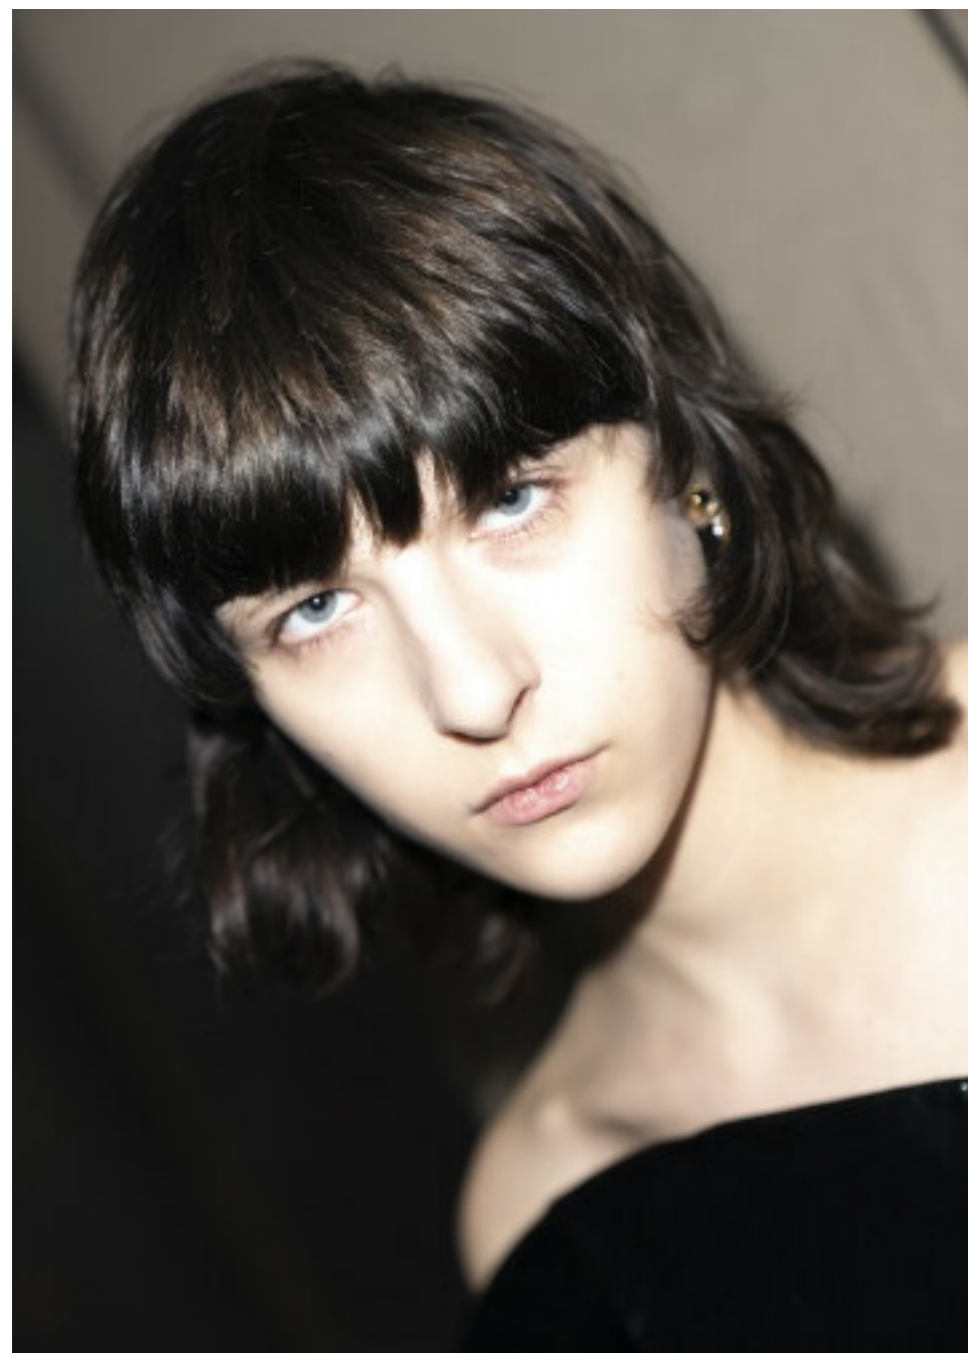

MZM

adidas.co.uk

BLUE VERSION WOOL TRACKSUIT
BOTTOM

€150

ELLE
fashion

MARYKO

HEIGHT 179 CM
BUST 89
WAIST 59
HIPS 89

SHOES 39
HAIR DARK
BROWN
EYES BLUE-GRAY