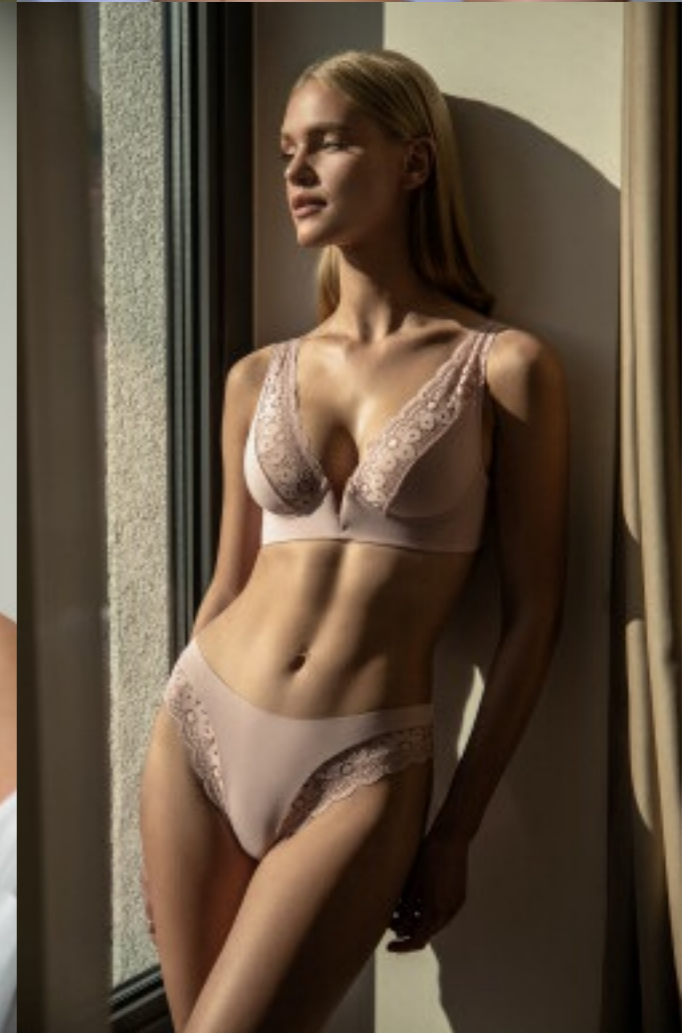

MZM

MARI

HEIGHT 171 CM
BUST 86
WAIST 60
HIPS 90

SHOES 39
HAIR BLOND
EYES BLUE