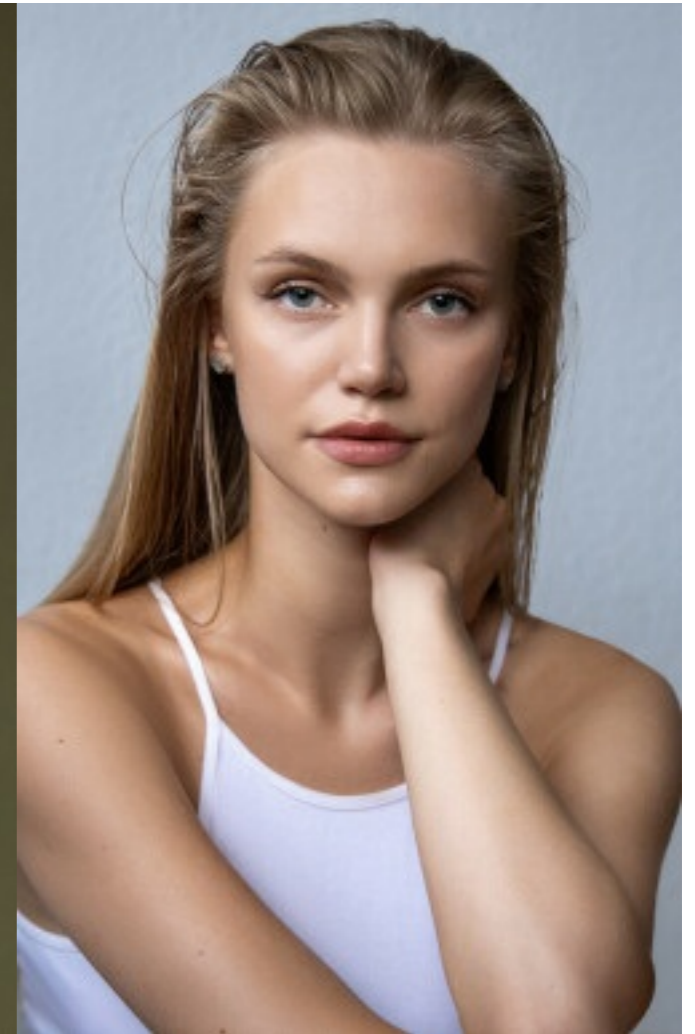

MZM

MARI

HEIGHT 171 CM
BUST 86
WAIST 60
HIPS 90

SHOES 39
HAIR BLOND
EYES BLUE