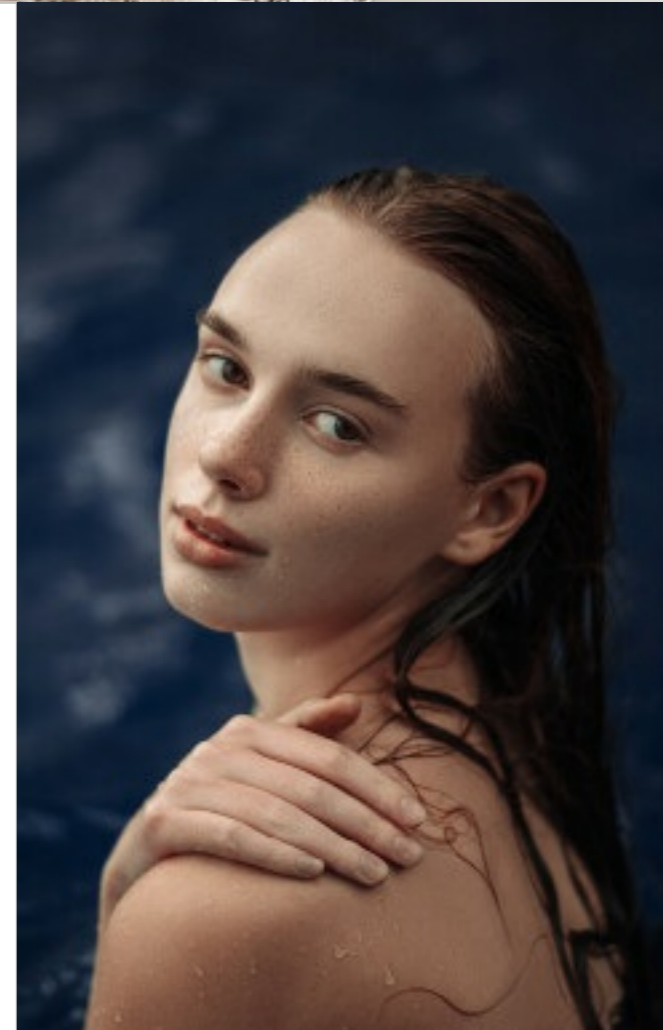

MZM

JULIA

HEIGHT 172 CM
BUST 83
WAIST 58
HIPS 88

SHOES 38-39
HAIR LIGHT BROWN
EYES GREEN-BROWN