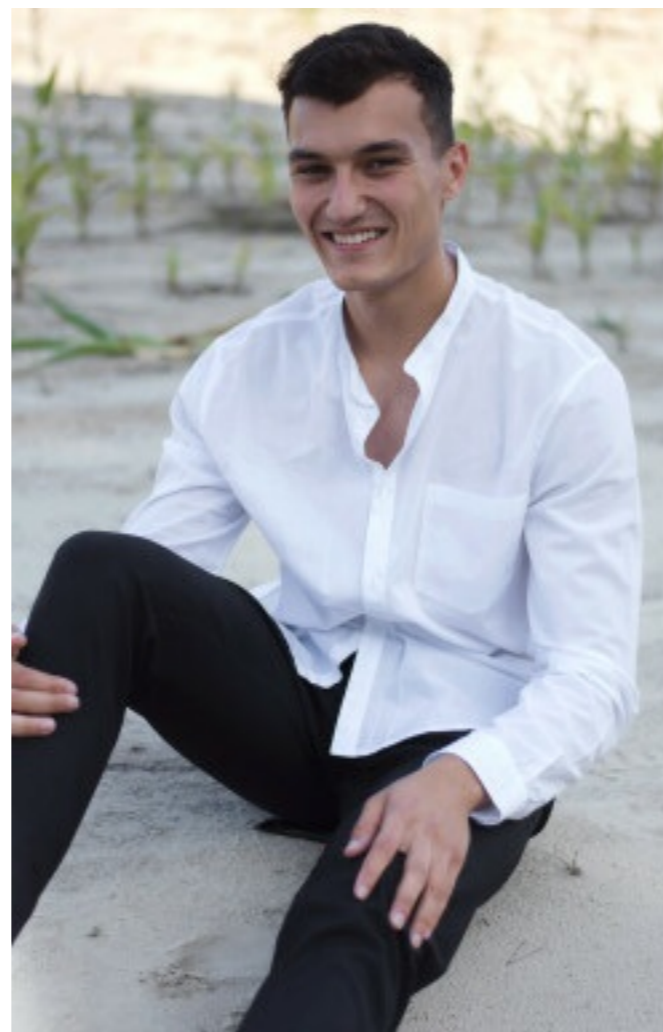

## DIMA

HEIGHT	189 CM	SHOES	44
BUST	95	HAIR	BLACK
WAIST	79	EYES	HAZEL
HIPS	98		