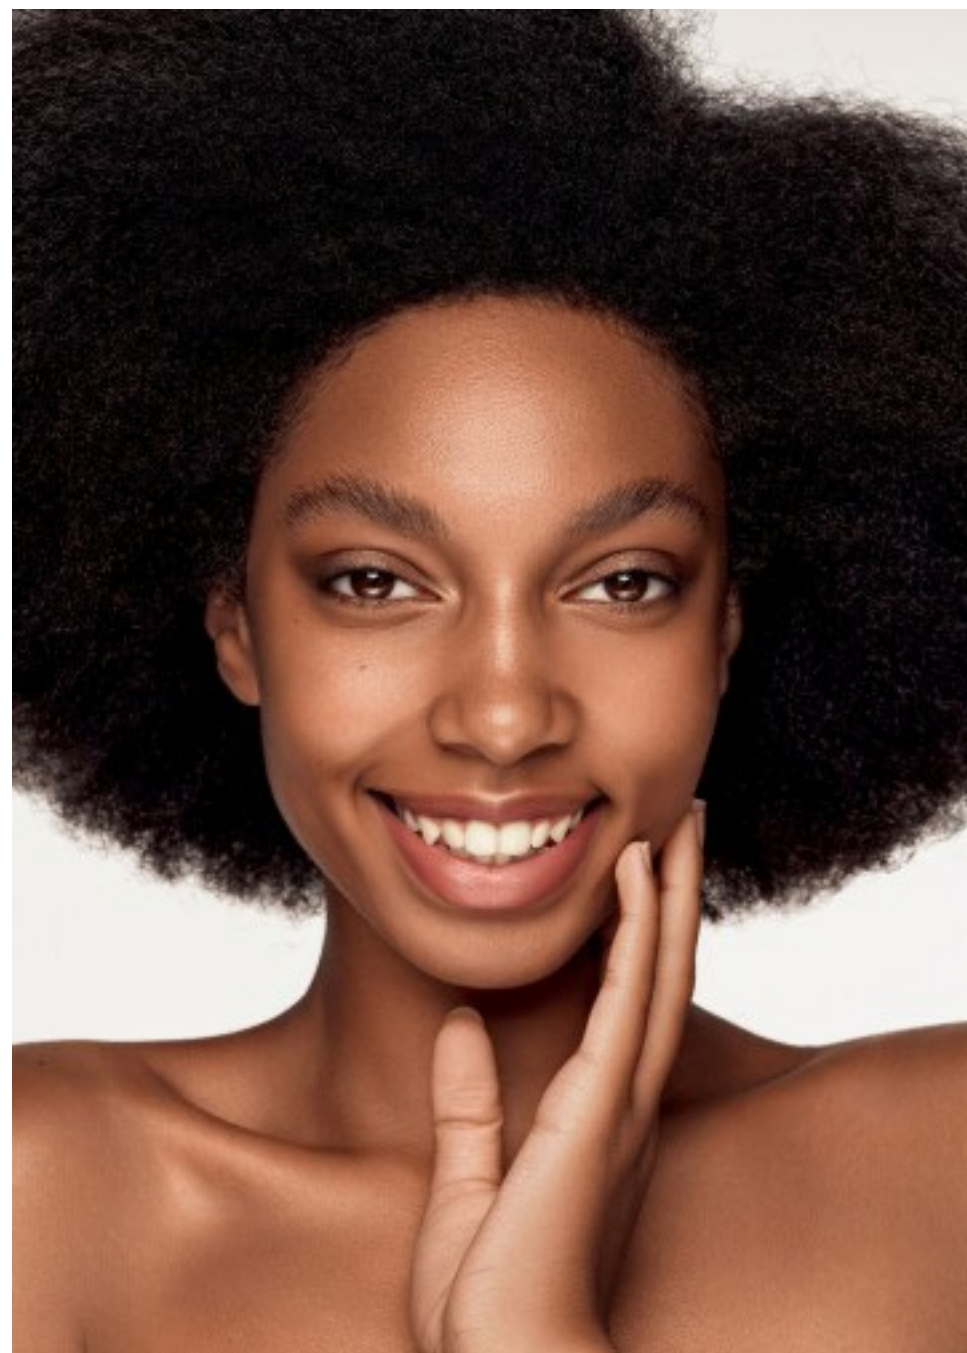

## DARY

HEIGHT 177 CM  
BUST 86  
WAIST 68  
HIPS 98

SHOES 40  
HAIR BLACK  
EYES BROWN