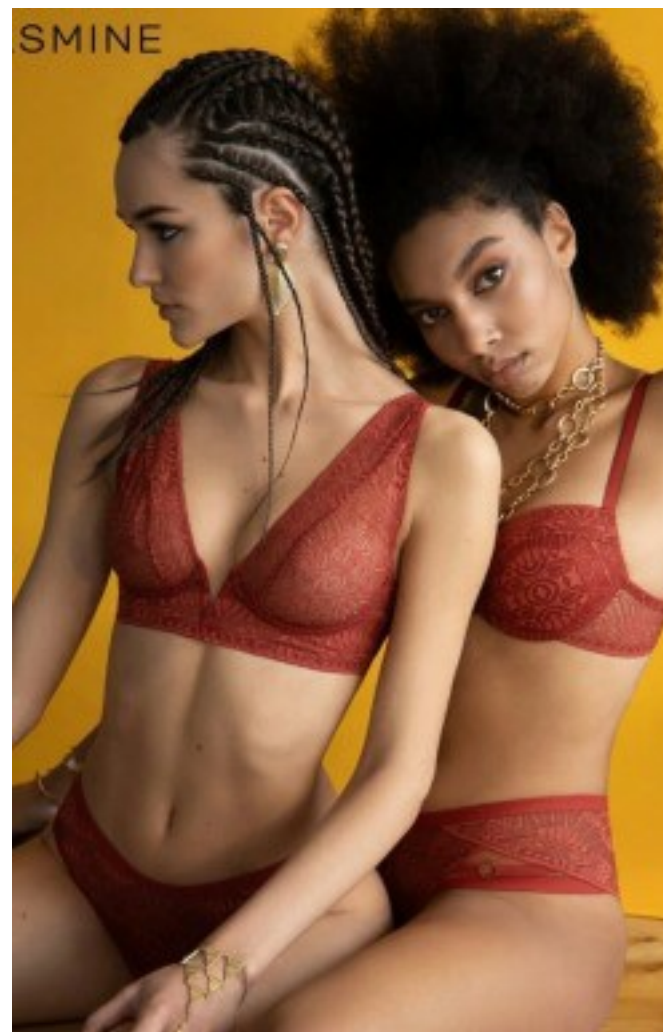

## DARY

HEIGHT 177 CM  
BUST 86  
WAIST 68  
HIPS 98

SHOES 40  
HAIR BLACK  
EYES BROWN