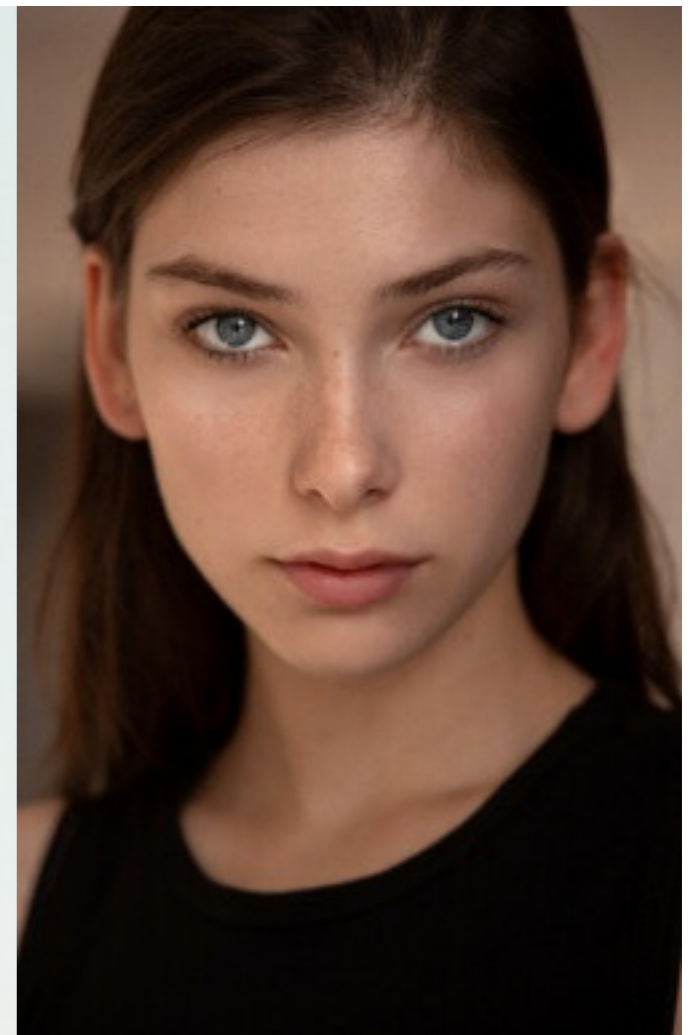

MZM

ANNE

HEIGHT 172 CM
BUST 80
WAIST 59
HIPS 88

SHOES 38-39
HAIR BROWN
EYES BLUE