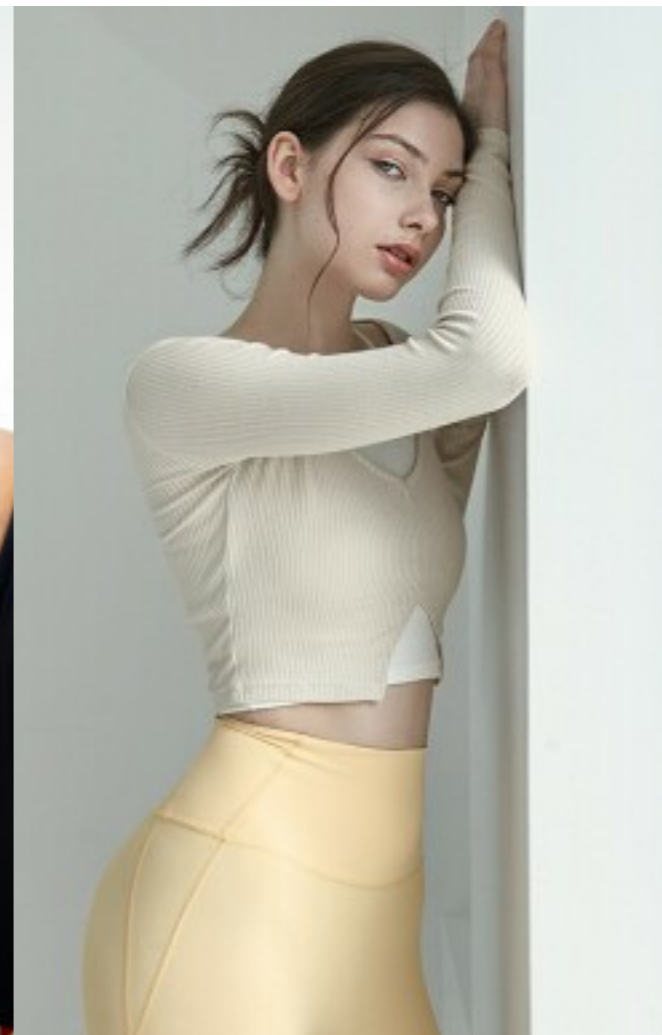

MZM

ANNE

HEIGHT 172 CM
BUST 80
WAIST 59
HIPS 88

SHOES 38-39
HAIR BROWN
EYES BLUE