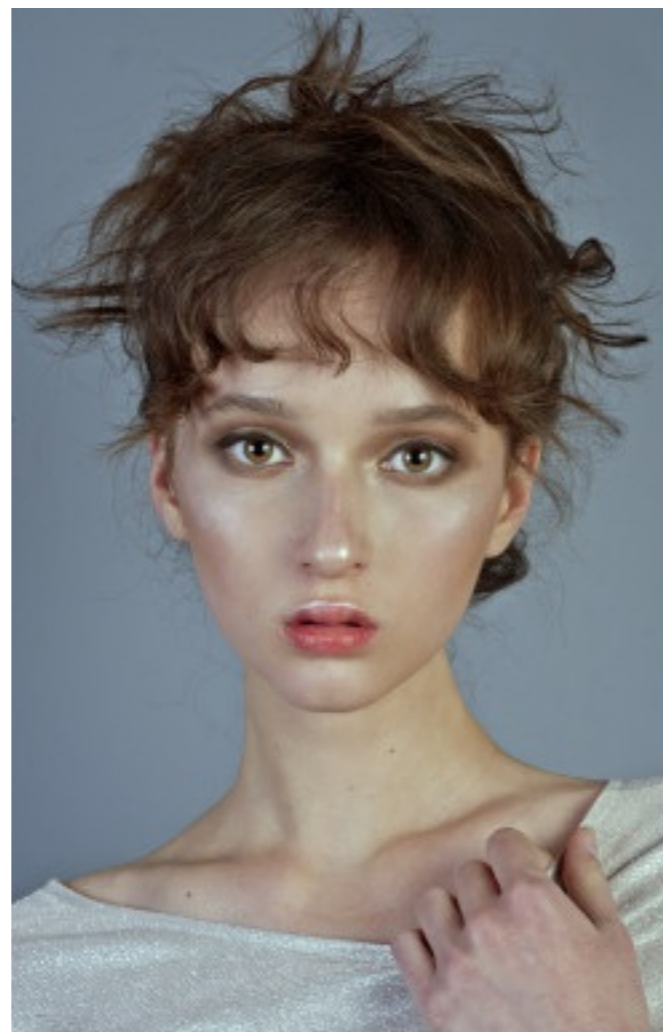

MZM

ANNA M

HEIGHT 180 CM
BUST 83
WAIST 58
HIPS 89

SHOES 39
HAIR BROWN
EYES GREEN-BROWN