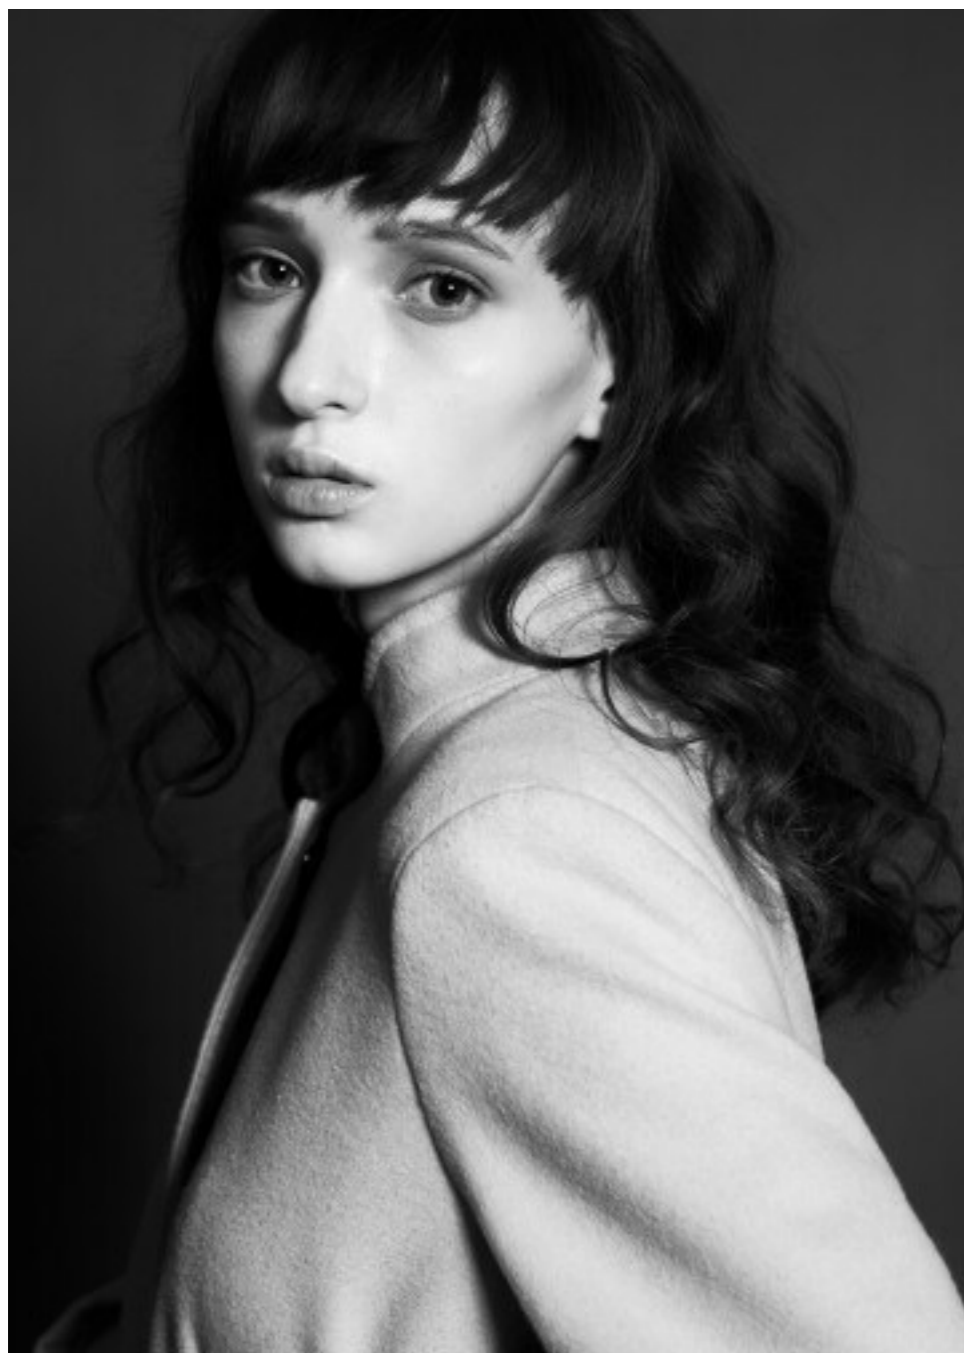

MZM

ANNA M

HEIGHT 180 CM
BUST 83
WAIST 58
HIPS 89

SHOES 39
HAIR BROWN
EYES GREEN-BROWN