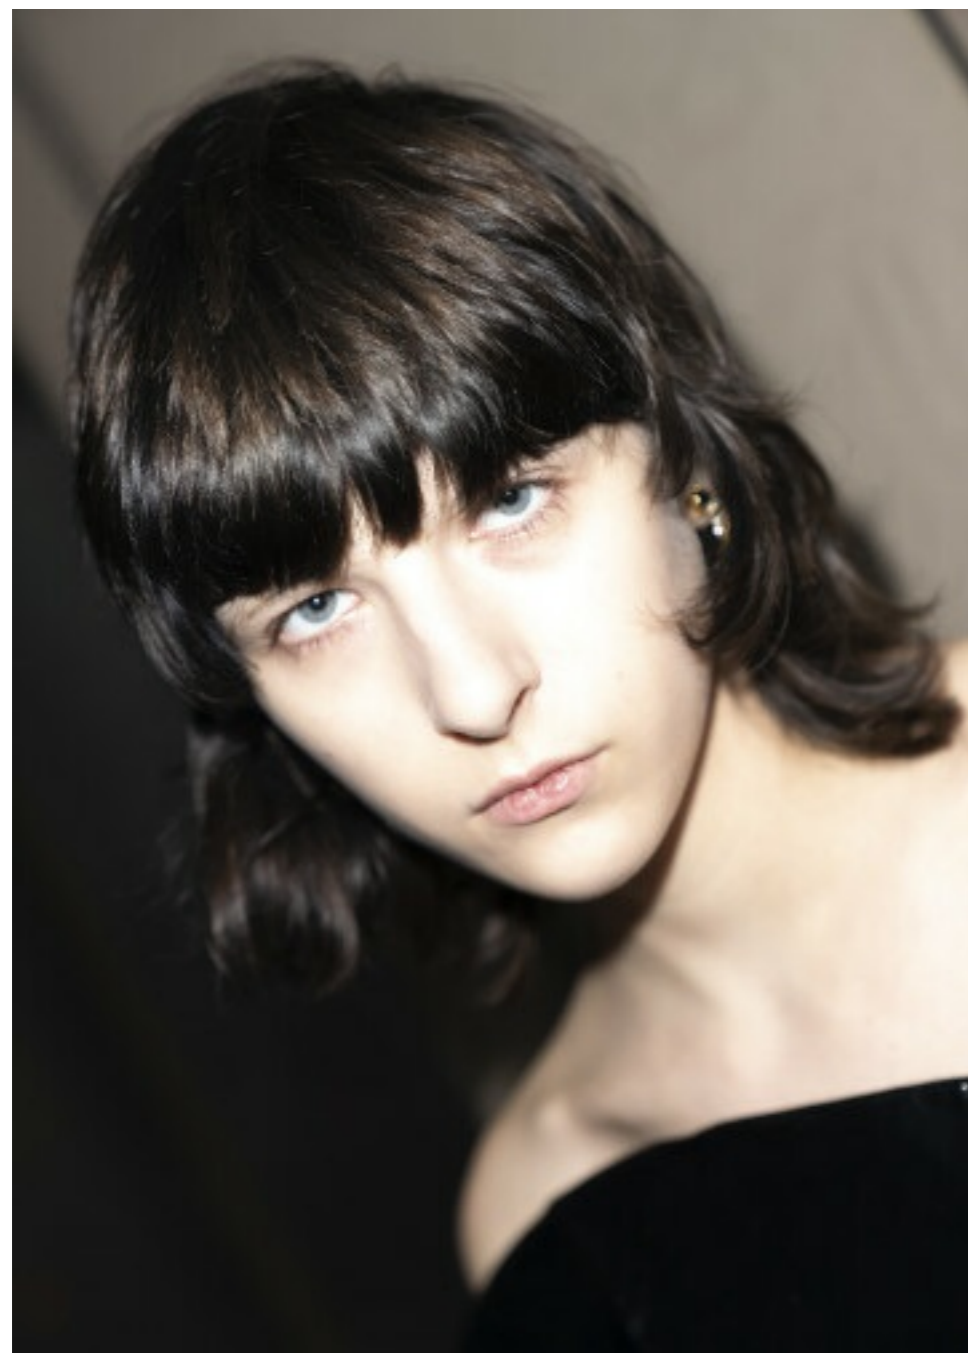

MZM

adidas.co.uk

BLUE VERSION WOOL TRACKSUIT
BOTTOM

€150

ELLE
fashion

MARYKO

HEIGHT 179 CM
BUST 86
WAIST 60
HIPS 90

SHOES 39
HAIR DARK
BROWN
EYES BLUE-GRAY