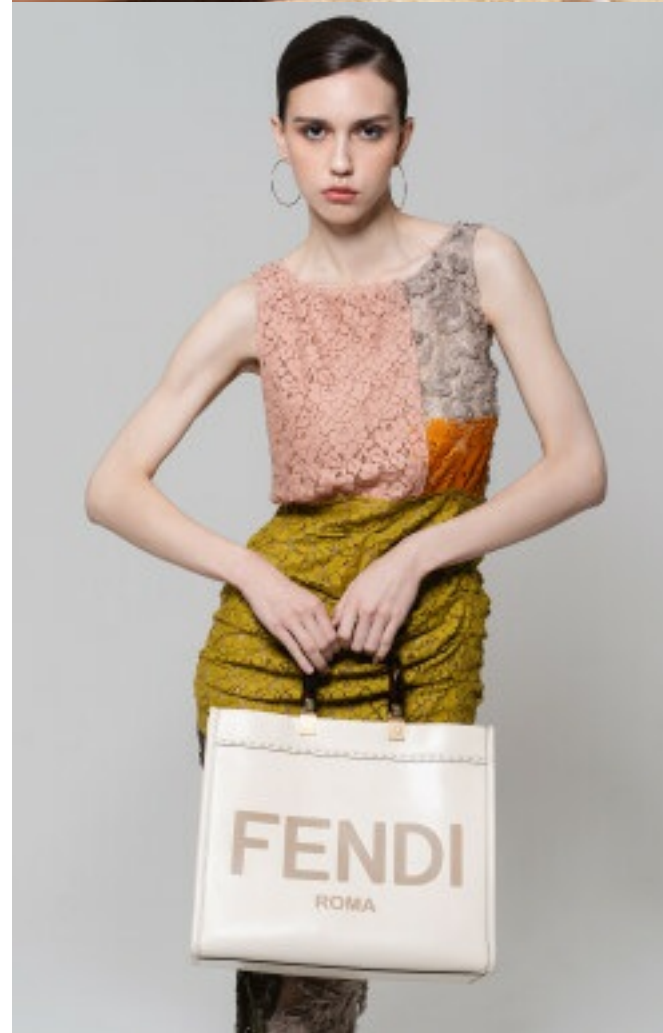

## KORNELIA

HEIGHT	180 CM	SHOES	40-41
BUST	83	HAIR	BROWN
WAIST	58	EYES	HAZEL
HIPS	94		