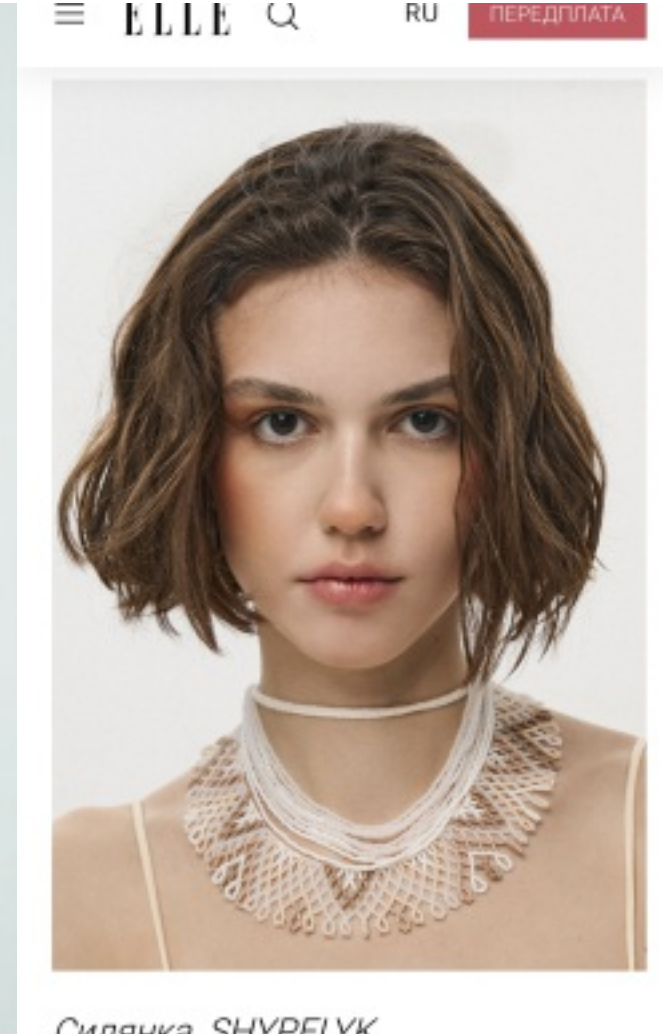

## KORNELIA

HEIGHT	180 CM	SHOES	40-41
BUST	83	HAIR	BROWN
WAIST	58	EYES	HAZEL
HIPS	94		