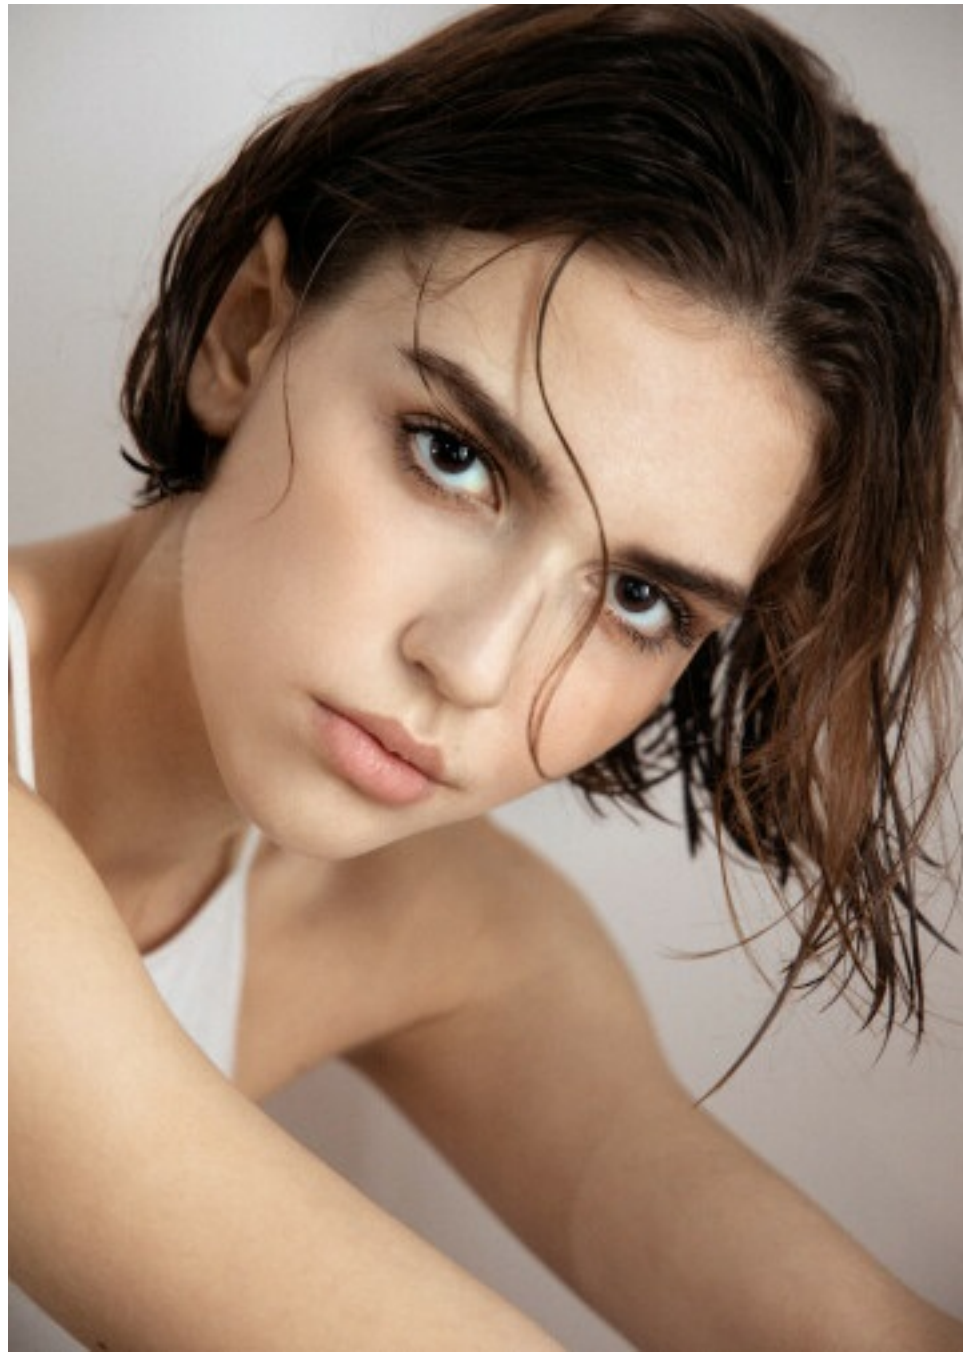

## KORNELIA

HEIGHT	180 CM	SHOES	40-41
BUST	83	HAIR	BROWN
WAIST	58	EYES	HAZEL
HIPS	94		