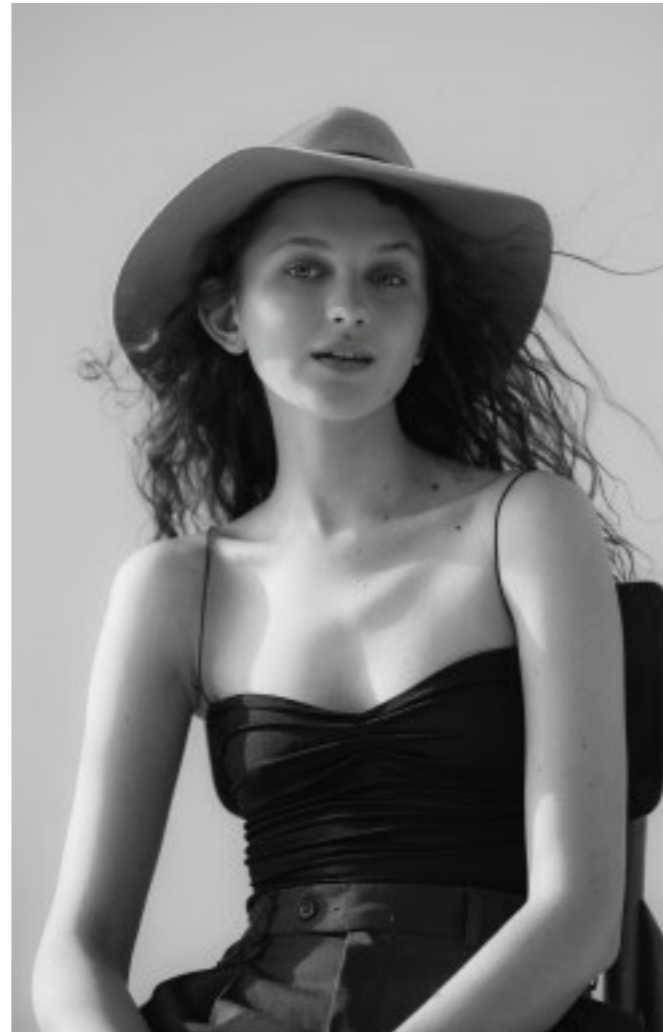

MZM

MIA

HEIGHT 177 CM
BUST 80
WAIST 63
HIPS 94

SHOES 38-39
HAIR BROWN
EYES GREEN-BROWN