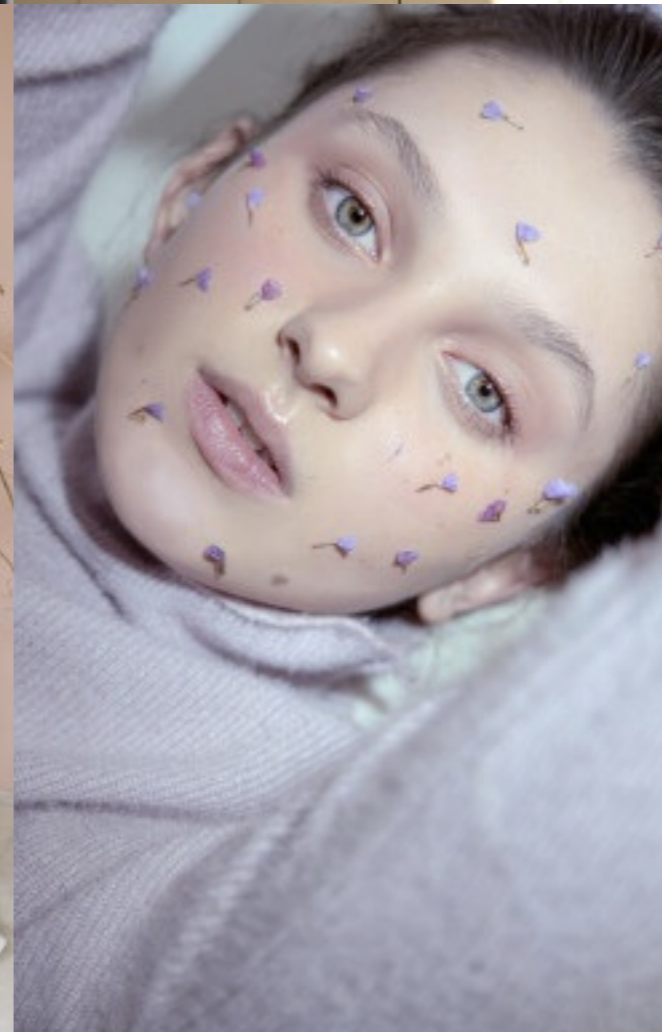

MZM

MIA

HEIGHT 177 CM
BUST 80
WAIST 63
HIPS 94

SHOES 38-39
HAIR BROWN
EYES GREEN-BROWN