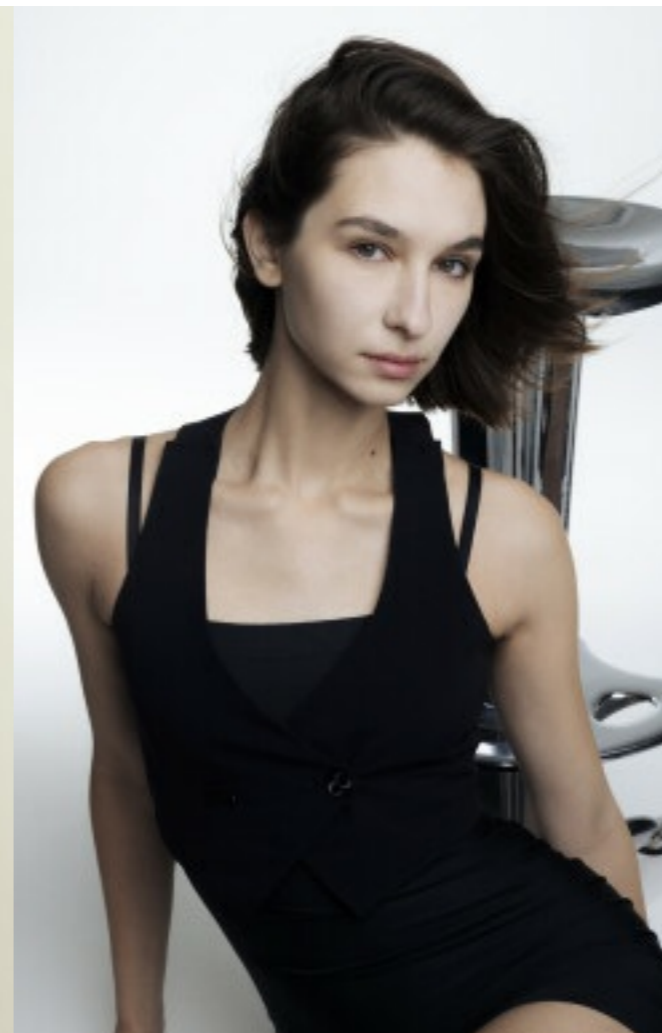

MZM

KRISTINA

HEIGHT 177 CM
BUST 81
WAIST 59
HIPS 89

SHOES 39
HAIR BROWN
EYES GREEN