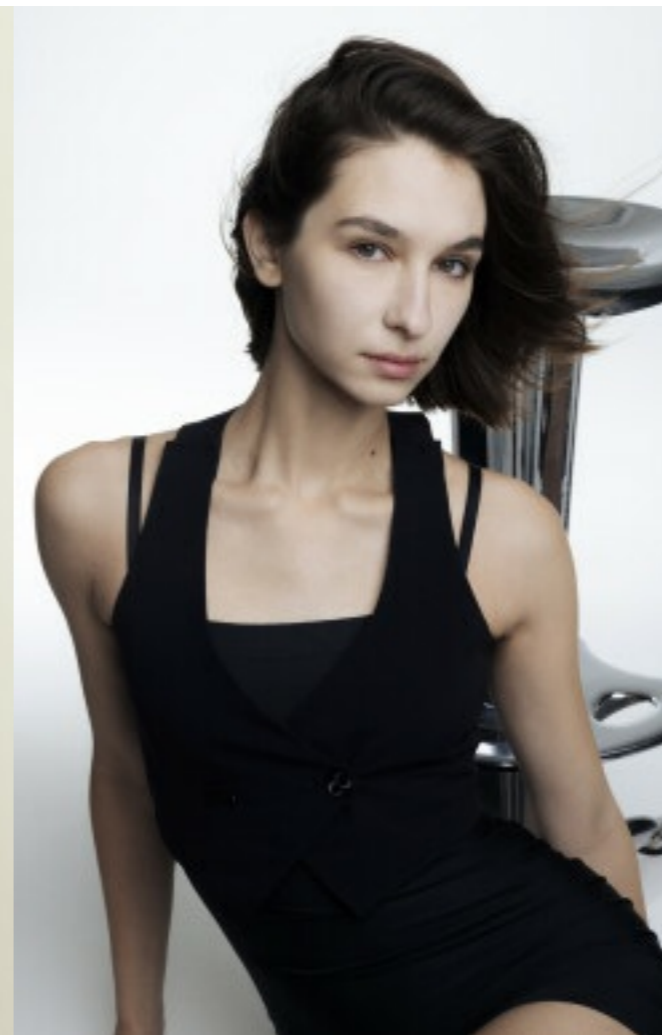

MZM

KRISTINA

HEIGHT 177 CM
BUST 83
WAIST 59
HIPS 90

SHOES 39
HAIR BROWN
EYES GREEN